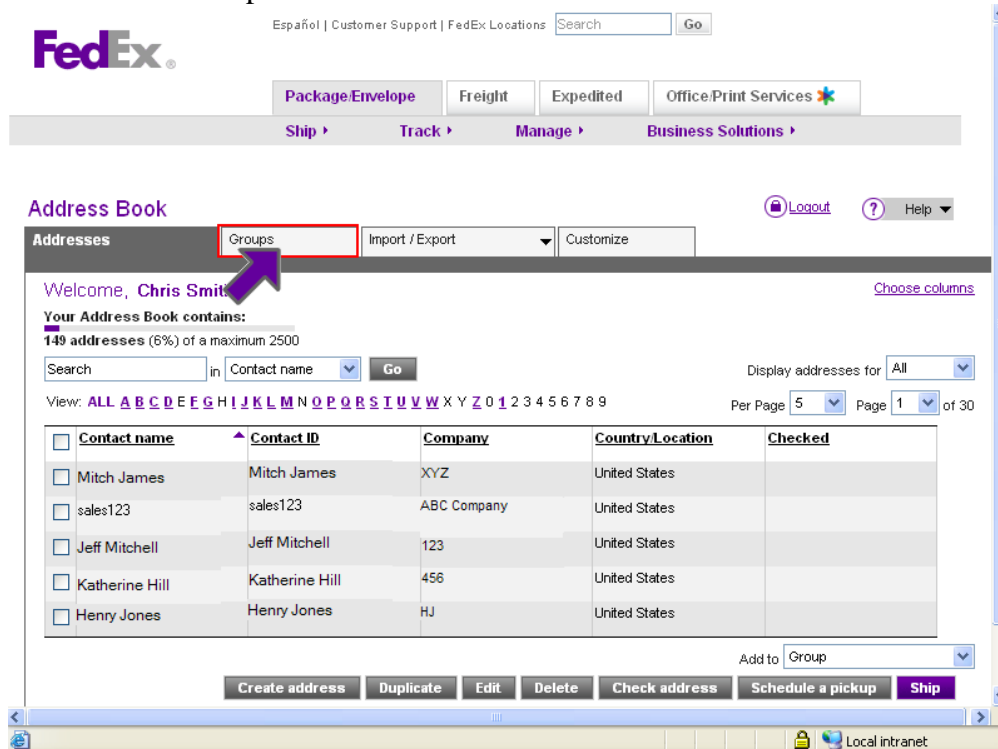

Create a Group on fedex.com

➤ Step by Step

1. Click the Groups tab.

2. Click the *Create group* button.

3. Enter the group information.

4. Select the desired contacts to add to the group, then click the *Add* button.