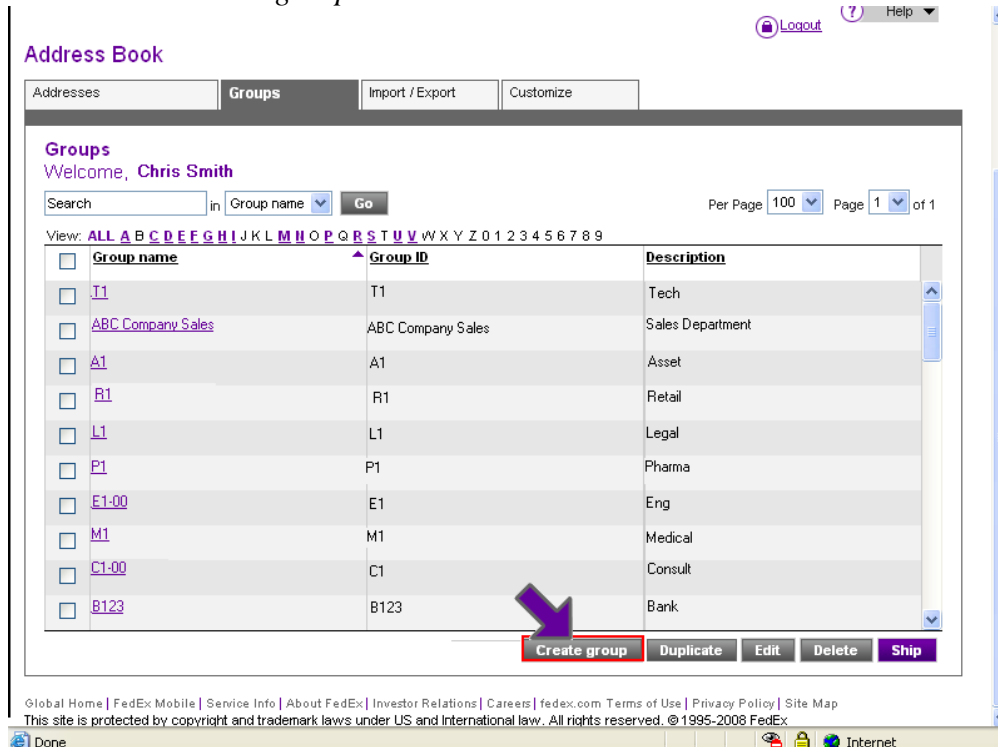

Create a Group on fedex.com

➤ Step by Step

1. Click the Groups tab.

2. Click the *Create group* button.

3. Enter the group information.

4. Select the desired contacts to add to the group, then click the *Add* button.