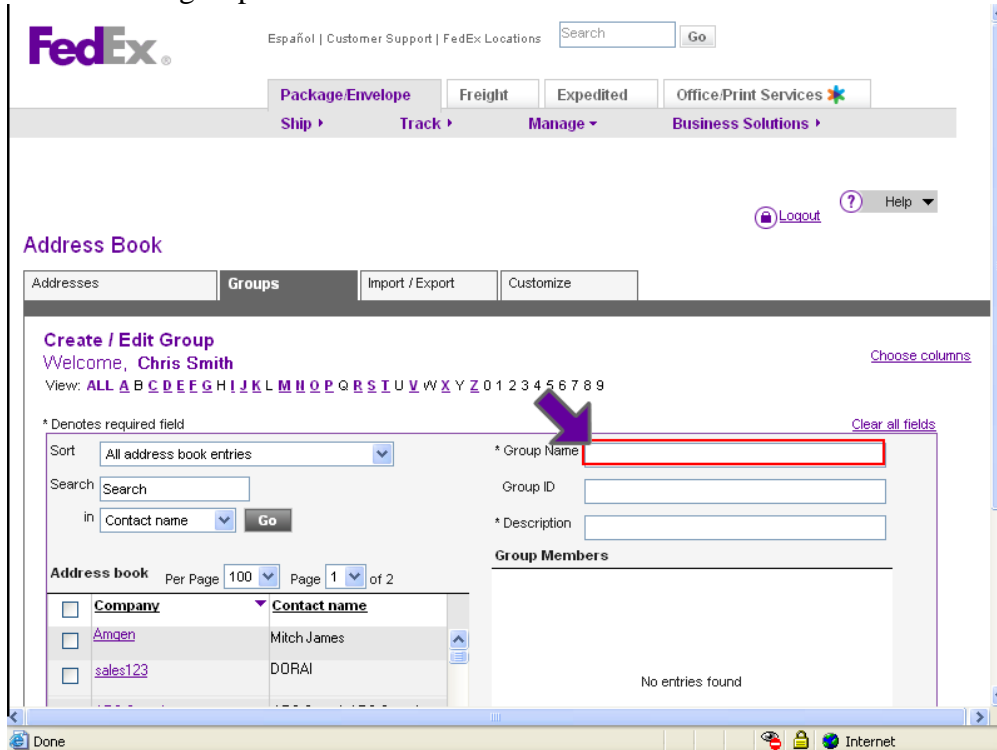

Create a Group on fedex.com

➤ Step by Step

1. Click the Groups tab.

2. Click the *Create group* button.

3. Enter the group information.

4. Select the desired contacts to add to the group, then click the *Add* button.